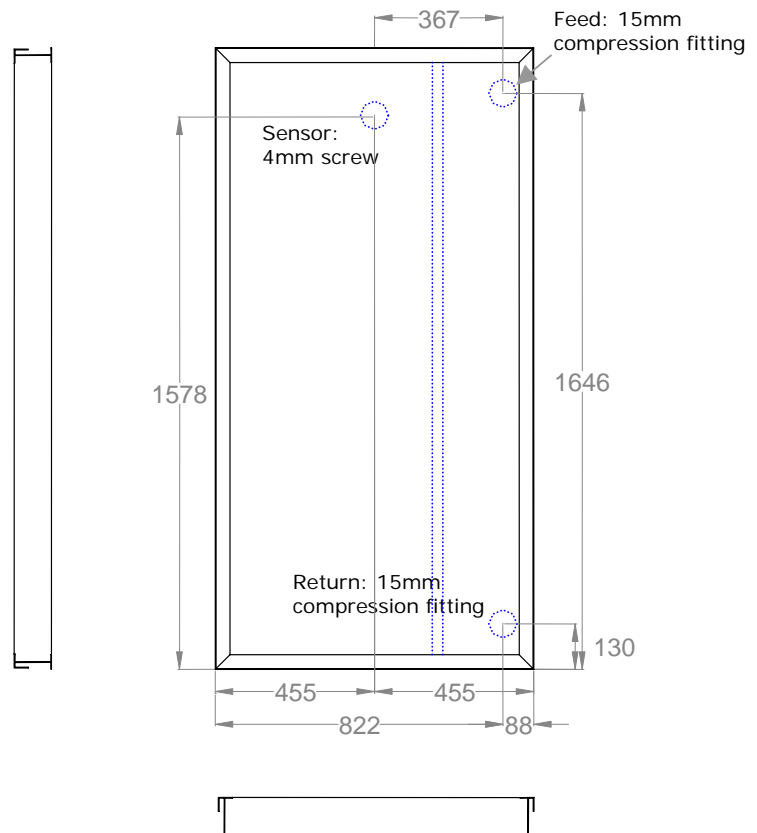

Front view

Connections
(Viewed from glass front)

Original description: Vlakke plaat collector Thermic 14 S			
Scale:	Revisionnr.:	Date:	
	3	30-07-2002	
Drawer:	Approved by:	AutoCad drawing number:	
P. V.d.Bossche		PI 1105-14S	